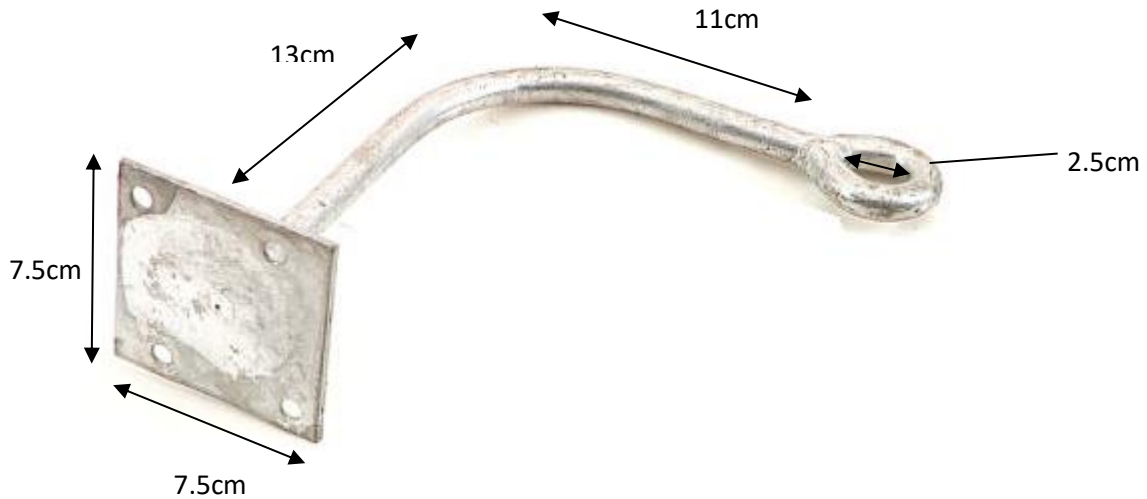

Bracket 32

Similar to the Bracket 22, this bracket is used for fixing Clamps Dropwire on buildings and poles but has an extended arm to give additional clearance from guttering's & eaves.

Safe working capacity: 5N minimum on the eye in any direction.

Specifications	
Part Code:	E2085-T
Material:	Metal